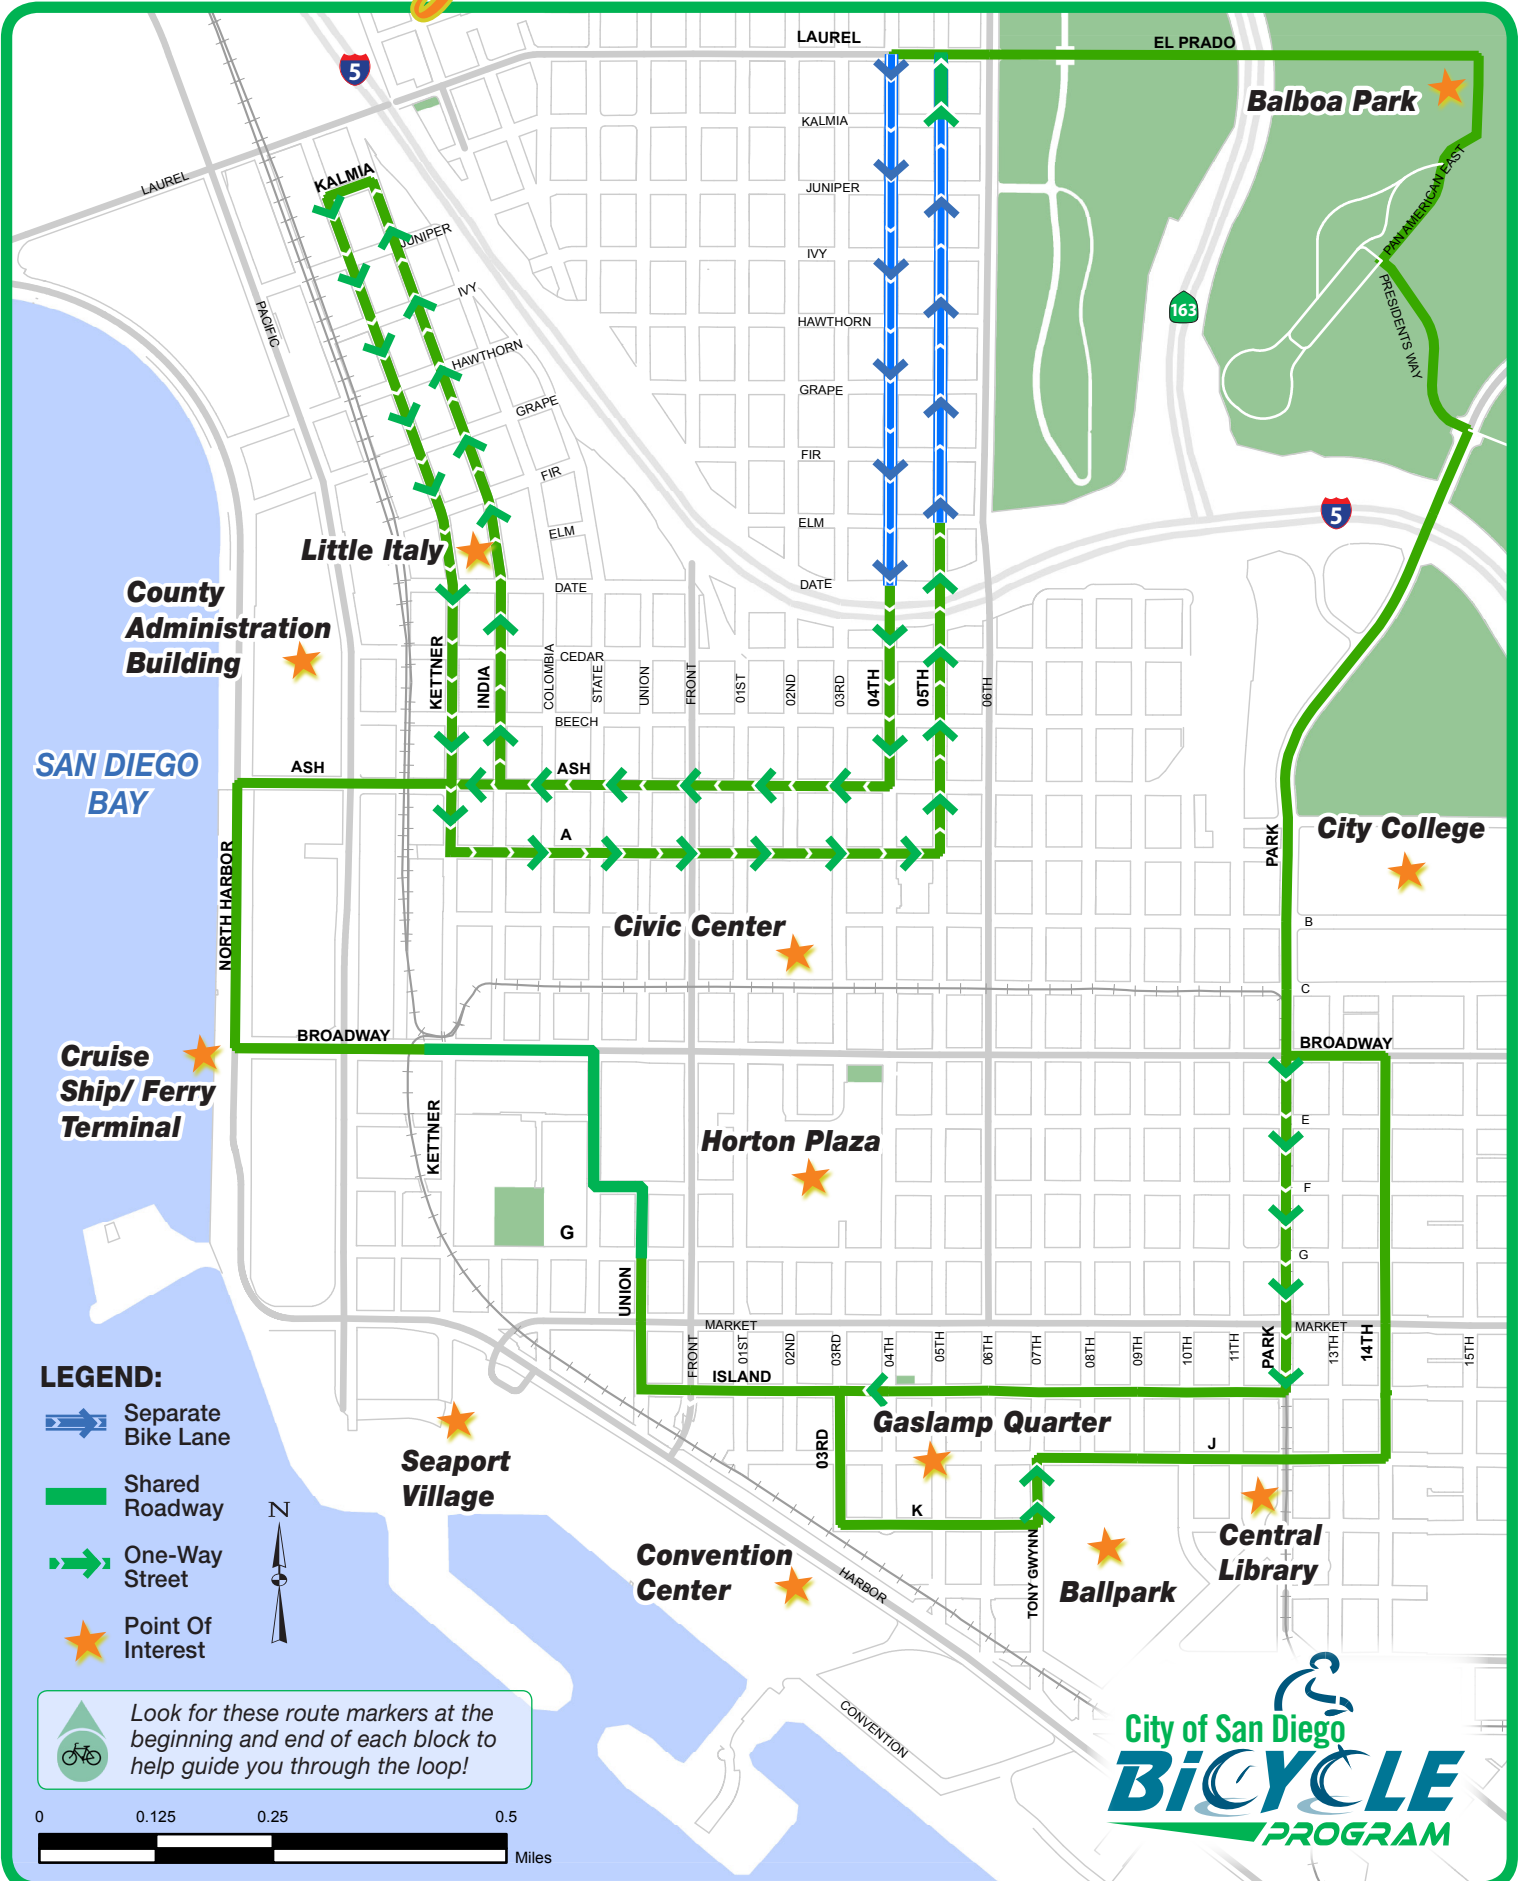

San Diego BIKE LOOP

LEGEND:

-  Separate Bike Lane
-  Shared Roadway
-  One-Way Street
-  Point Of Interest

 Look for these route markers at the beginning and end of each block to help guide you through the loop!