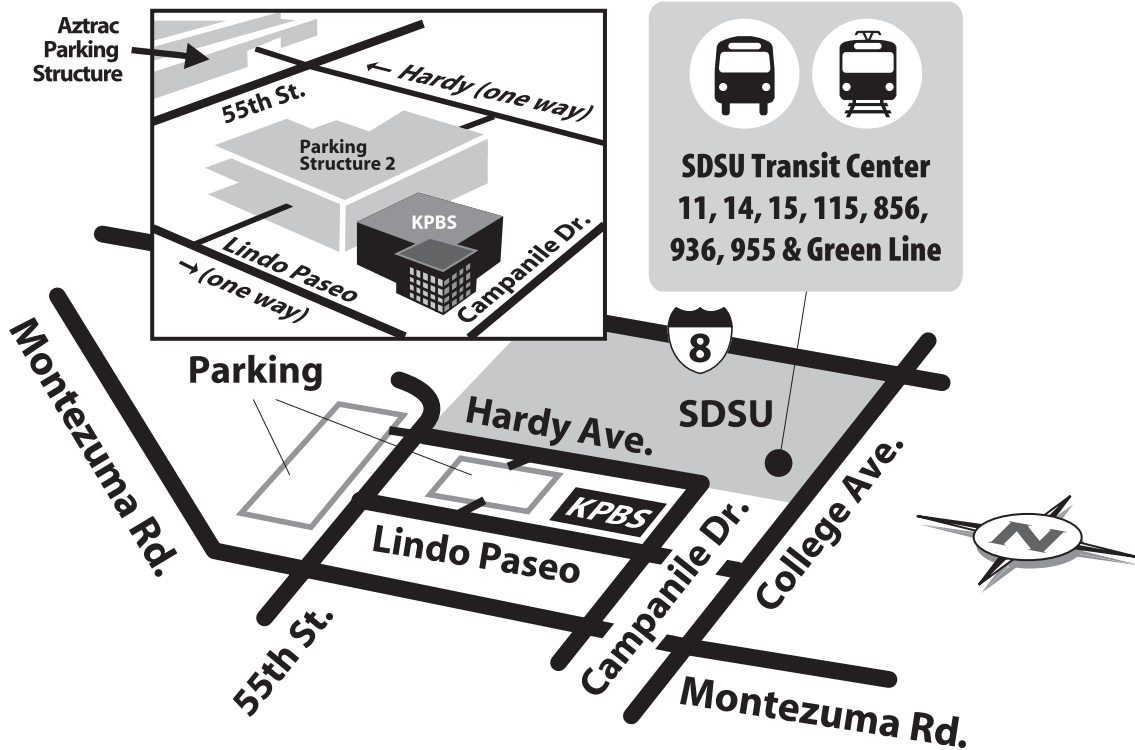

# KPBS Copley Telecommunications Center

5200 Campanile Drive, San Diego, CA (619) 594-1515

## Directions

From Montezuma Road

Turn left on 55th St. and right onto Lindo Paseo. Enter the parking structure mid-way up the block on your left. Park in either a F/S or SP800 space and exit the structure to the southeast. Proceed along Lindo Paseo to the KPBS lobby at the corner of Campanile and Lindo Paseo.

From College Ave.

Turn right onto Lindo Paseo, and right again onto Campanile. Turn left onto Hardy Ave. and proceed to the parking structure entrance mid-way up the block. Park in either a F/S or SP800 space and exit the structure to the southeast. Proceed along Lindo Paseo to the KPBS lobby at the corner of Campanile and Lindo Paseo.

## Parking

Guest parking in Parking Structure 2 or Aztrac Parking Structure is available after 4:30 p.m. Monday through Friday and all day on Saturday, Sunday and holidays.

The cost is \$1 per hour and you can purchase a permit for the desired number of hours of parking from the yellow permit vending machine available on each level. Once you've paid the fee for the number of hours you wish to park, the machine will print out a permit which needs to be clearly displayed on your dashboard.